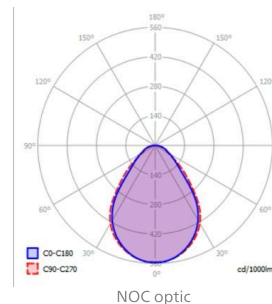

SingleLine SP190P/SM190C

Application:

SingleLine SP190P/SM190C is a stand-alone light line slim design. Available in OC optical versions (UGR16) with high luminous flux and NOC (UGR23), made of a special microprism ensuring optical uniformity. This makes the SingleLine family not only suitable for office applications but also for general lighting.

Key features:

- Luminous flux up to 3900 lm
- Luminous efficacy up to 160 lm/W
- Lifetime: 100 000h at L80, 50 000h at L90
- CRI80 as standard; CRI 90 on request
- Color temperature 3000 K and 4000 K
- Power factor 0.95
- Length 1.2 m