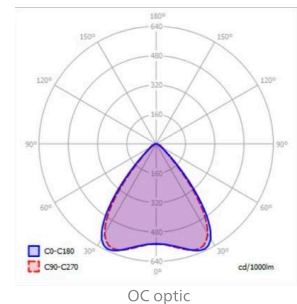

SingleLine SP190P/SM190C

Application:

SingleLine SP190P/SM190C is a stand-alone light line slim design. Available in OC optical versions (UGR16) with high luminous flux and NOC (UGR23), made of a special microprism ensuring optical uniformity. This makes the SingleLine family not only suitable for office applications but also for general lighting.

Key features:

- Luminous flux up to 3900 lm
- Luminous efficacy up to 160 lm/W
- Lifetime: 100 000h at L80, 50 000h at L90
- CRI80 as standard; CRI 90 on request
- Color temperature 3000 K and 4000 K
- Power factor 0.95
- Length 1.2 m